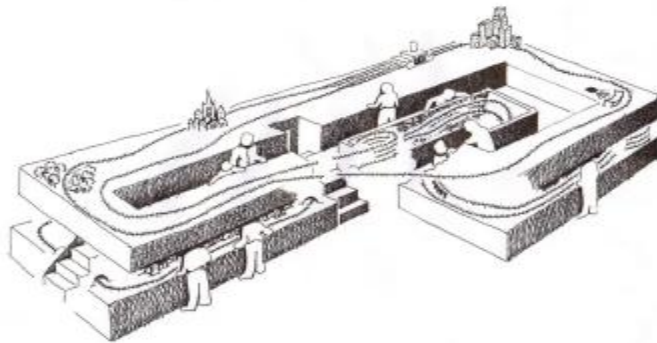

# MODEL RAILROAD

# OPEN HOUSE

AND WHITE ELEPHANT TABLE

# November 21-22, 2026

Saturday: 10 a.m. to 4 p.m. – Sunday: noon to 4 p.m.

Come see the largest HO scale layout in Virginia