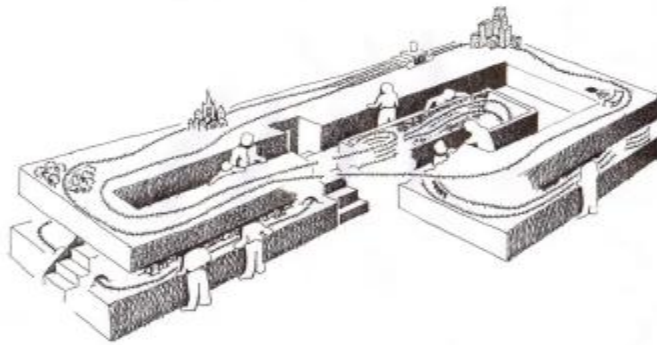

# MODEL RAILROAD OPEN HOUSE AND WHITE ELEPHANT TABLE March 29-30, 2025

Saturday: 10 a.m. to 4 p.m. – Sunday: noon to 4 p.m.

Come see the largest HO scale layout in Virginia  
**FREE ADMISSION**

**CHESAPEAKE BAY & WESTERN  
MODEL RAILROADERS**