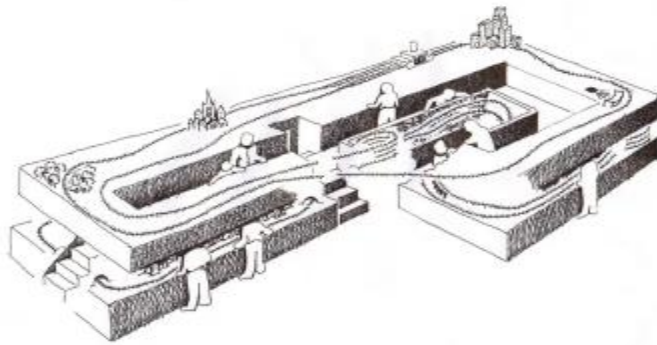

MODEL RAILROAD OPEN HOUSE AND WHITE ELEPHANT TABLE Nov 23 & 24, 2024

Saturday: 10 a.m. to 4 p.m. – Sunday: noon to 4 p.m.

Come see the largest HO scale layout in Virginia
FREE ADMISSION

**CHESAPEAKE BAY & WESTERN
MODEL RAILROADERS**