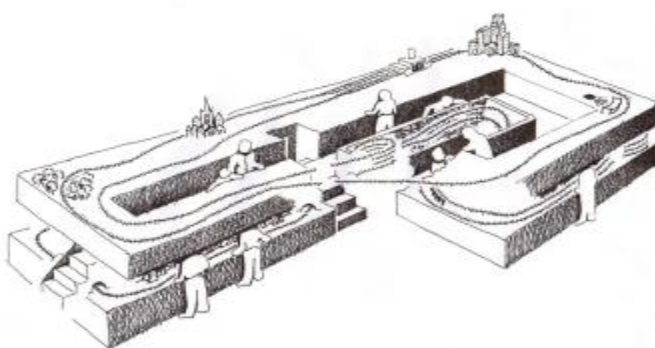

MODEL RAILROAD

OPEN HOUSE

AND WHITE ELEPHANT TABLE

November 19 & 20, 2022

Saturday: 10 a.m. to 4 p.m. – Sunday: noon to 4 p.m.

Come see the largest HO scale layout in Virginia

FREE ADMISSION

**CHESAPEAKE BAY & WESTERN
MODEL RAILROADERS**