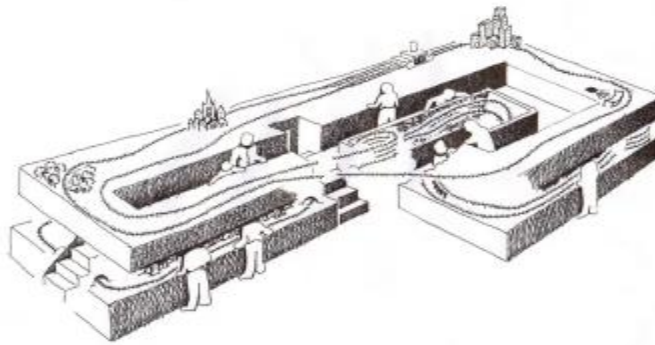

# MODEL RAILROAD

# OPEN HOUSE

AND WHITE ELEPHANT TABLE

# March 19 & 20, 2022

Saturday: 10 a.m. to 4 p.m. – Sunday: noon to 4 p.m.

Come see the largest HO scale layout in Virginia