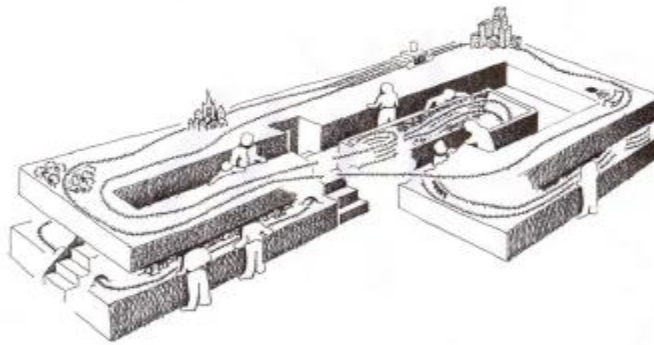

MODEL RAILROAD

OPEN HOUSE

AND WHITE ELEPHANT TABLE

March 21 & 22, 2020

Saturday: 10 a.m. to 4 p.m. – Sunday: noon to 4 p.m.

Come see the largest HO scale layout in Virginia

FREE ADMISSION

**CHESAPEAKE BAY & WESTERN
MODEL RAILROADERS**