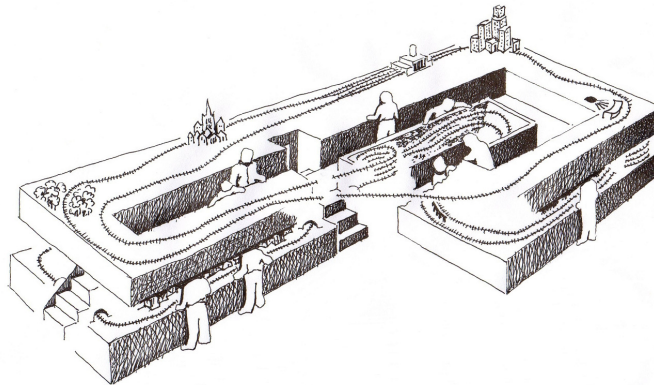

MODEL RAILROAD OPEN HOUSE

AND WHITE ELEPHANT TABLE

NOVEMBER 23 & 24

Saturday: 10 a.m. to 4 p.m. - Sunday: noon to 4 p.m.

Come see the largest HO scale layout in Virginia
FREE ADMISSION

**CHESAPEAKE BAY & WESTERN
MODEL RAILROADERS**