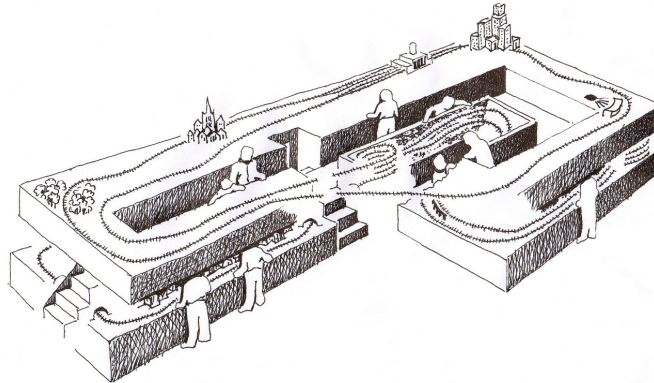

MODEL RAILROAD OPEN HOUSE AND WHITE ELEPHANT TABLE

MARCH 23 & 24

Saturday: 10 a.m. to 4 p.m. - Sunday: noon to 4 p.m.

Come see the largest HO scale layout in Virginia
FREE ADMISSION

**CHESAPEAKE BAY & WESTERN
MODEL RAILROADERS**