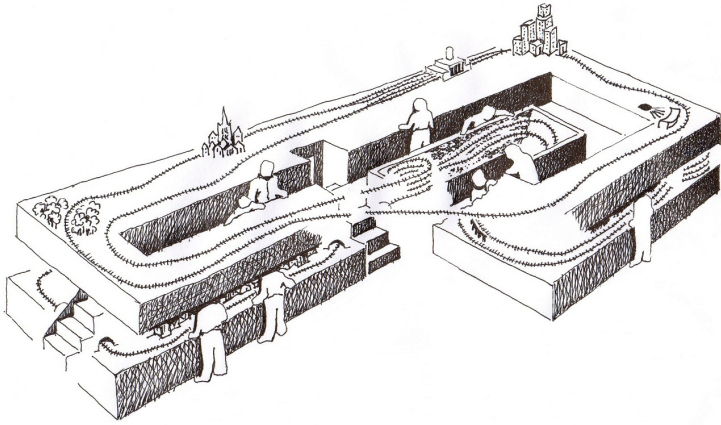

# SEE THE LARGEST HO TRAIN LAYOUT IN VIRGINIA

## MODEL RAILROAD OPEN HOUSE & WHITE ELEPHANT TABLE

# NOVEMBER 17 & 18

Saturday: 10 a.m. to 4 p.m. - Sunday: noon to 4 p.m.

FREE ADMISSION