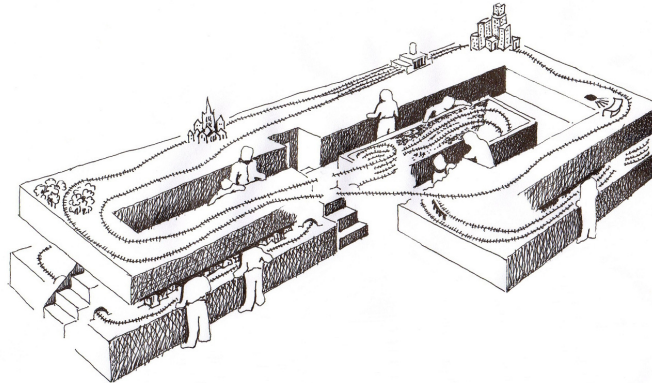

# MODEL RAILROAD OPEN HOUSE

## AND WHITE ELEPHANT TABLE

### JULY 29

10 a.m. to 4 p.m.

Come see the largest HO scale layout in Virginia  
**FREE ADMISSION**

**CHESAPEAKE BAY & WESTERN  
MODEL RAILROADERS**

110-F Dare Rd  
Grafton, VA 23692  
(757) 898-0717

Web: [cbw-mrc.com](http://cbw-mrc.com)