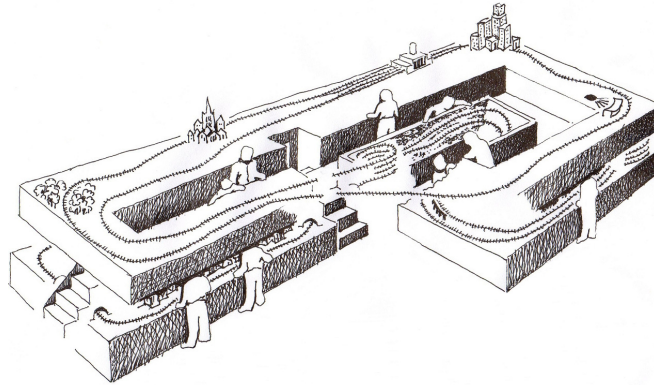

MODEL RAILROAD OPEN HOUSE

AND WHITE ELEPHANT TABLE

DECEMBER 27

10 a.m. to 4 p.m.

Come see the largest HO scale layout in Virginia
FREE ADMISSION

**CHESAPEAKE BAY & WESTERN
MODEL RAILROADERS**

110-F Dare Rd
Grafton, VA 23692
(757) 898-0717