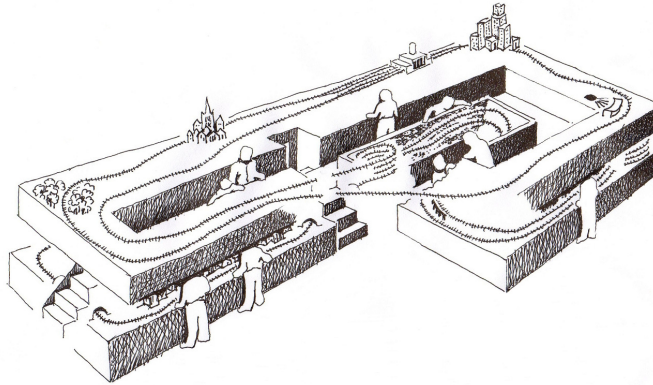

MODEL RAILROAD OPEN HOUSE AND WHITE ELEPHANT TABLE

NOVEMBER 18 & 19

Saturday: 10 a.m. to 4 p.m. - Sunday: noon to 4 p.m.

Come see the largest HO scale layout in Virginia
FREE ADMISSION

**CHESAPEAKE BAY & WESTERN
MODEL RAILROADERS**